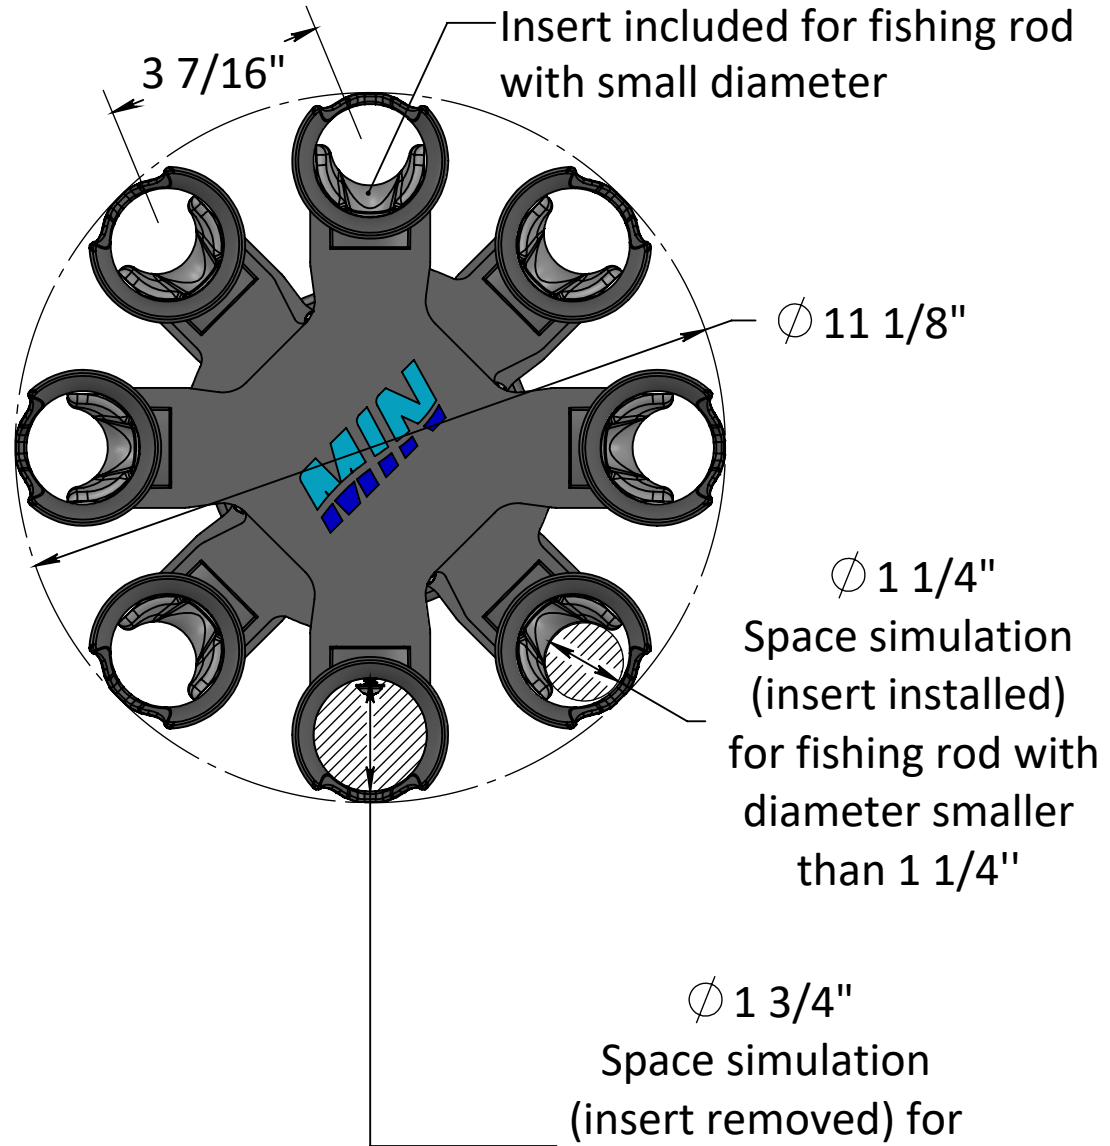

8X BASE DIMENSIONS

* **NOTE:** For installation in boat seat base, subtract height of plastic base (2 7/8")