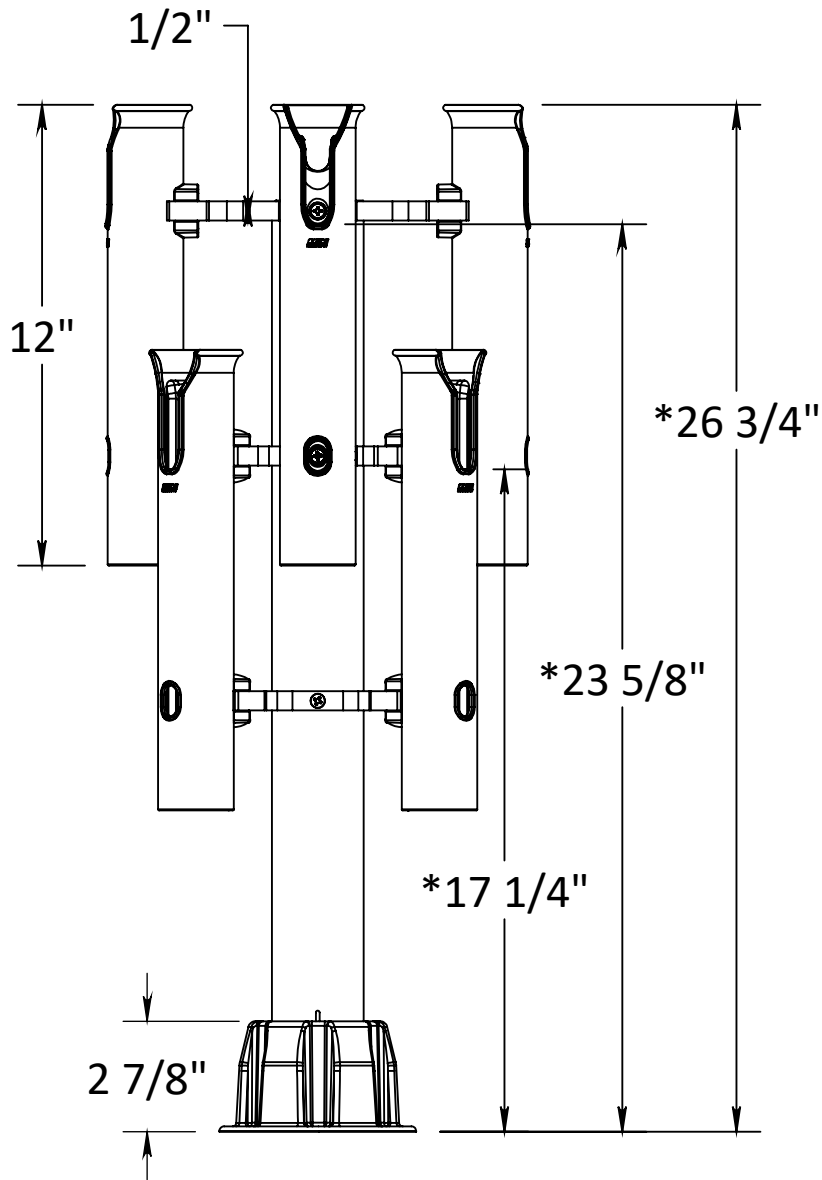

8X BASE DIMENSIONS

* **NOTE:** For installation in boat seat base, subtract height of plastic base (2 7/8")