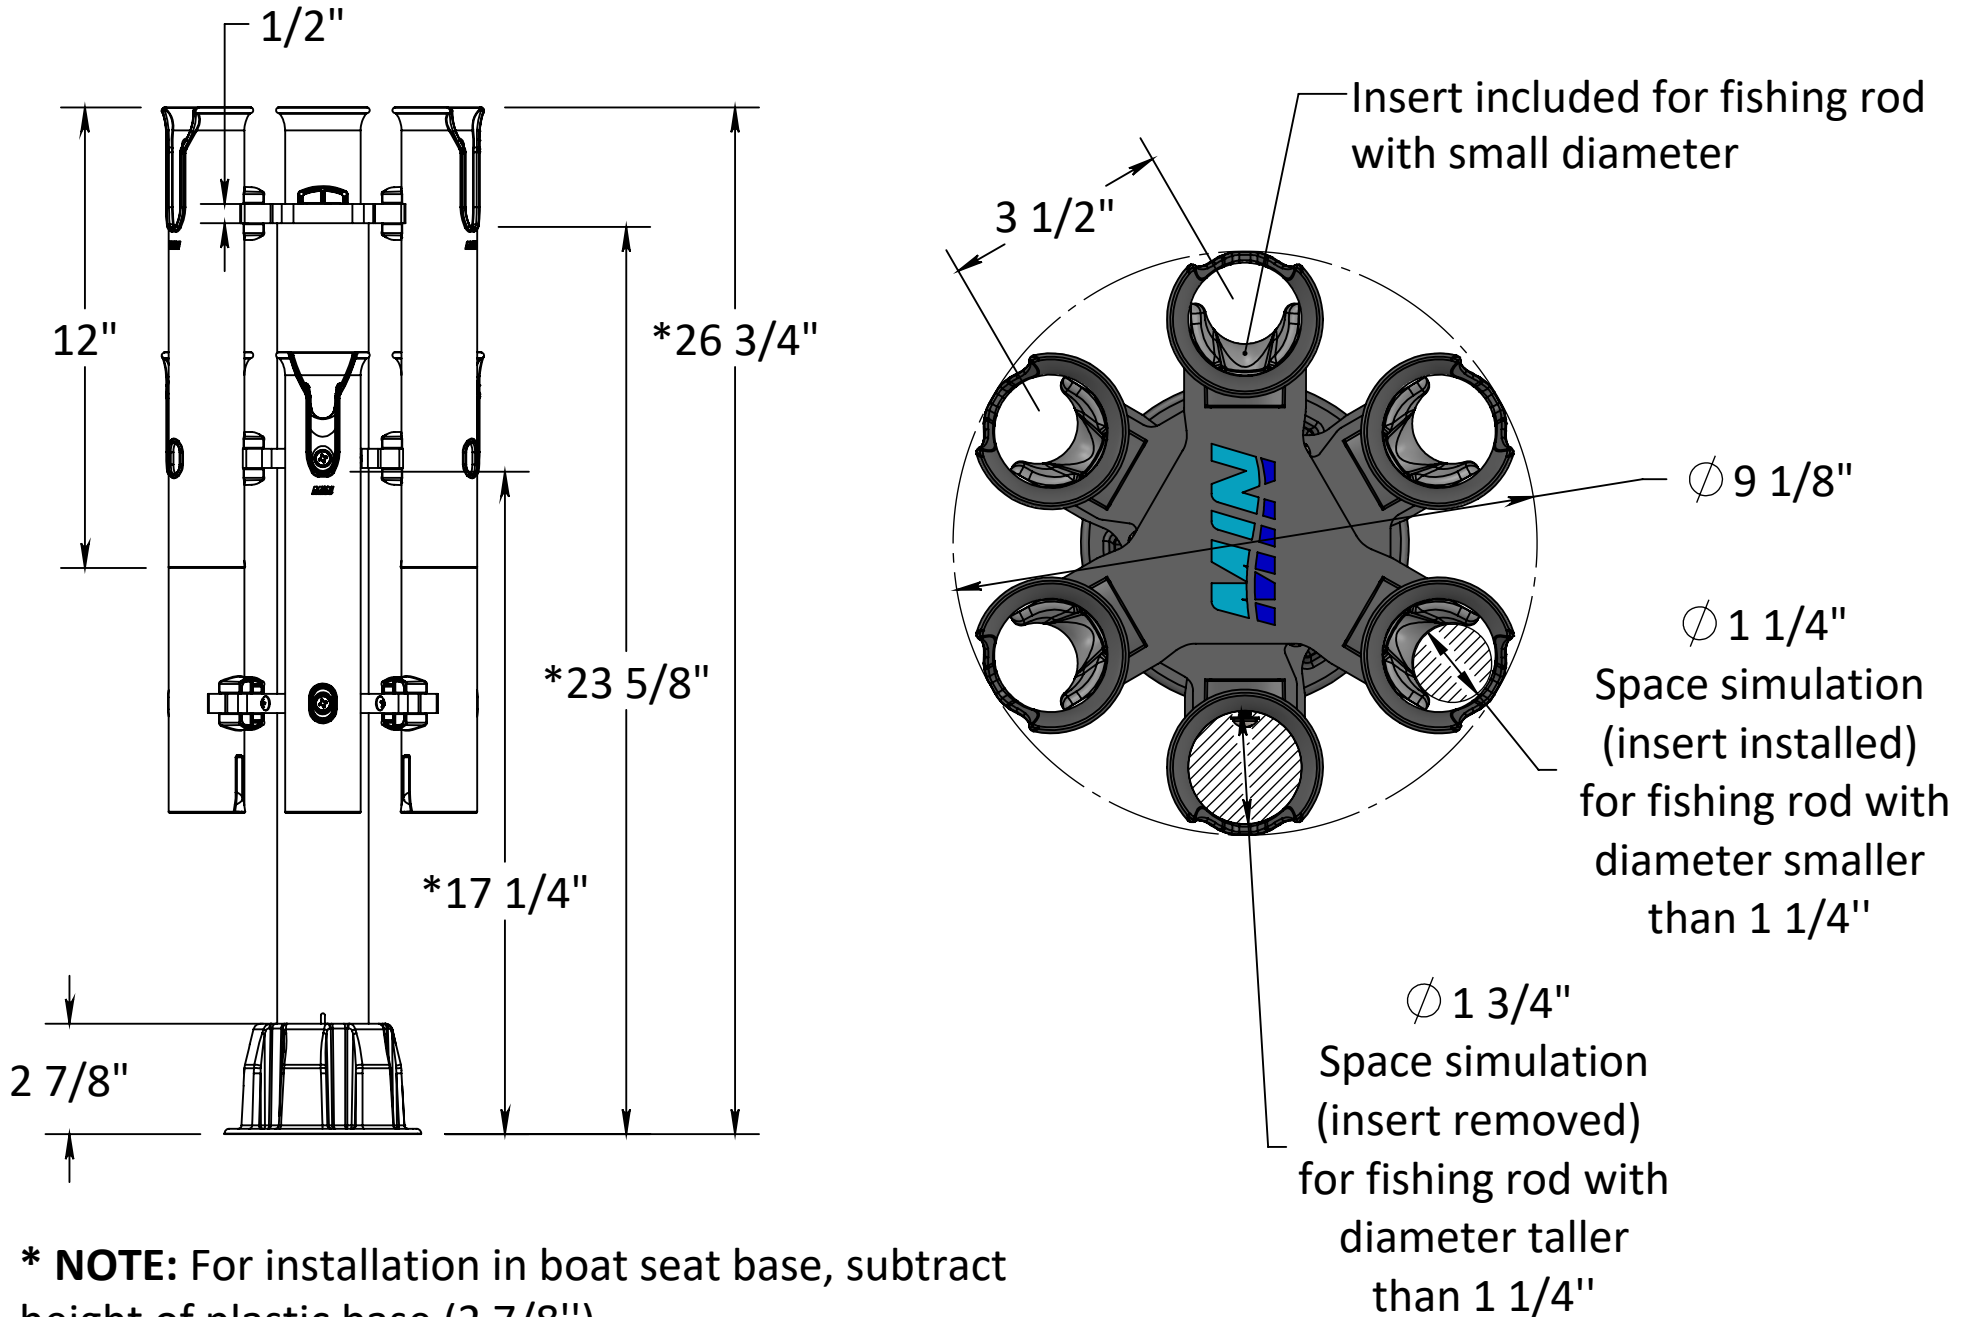

6X BASE DIMENSIONS

* **NOTE:** For installation in boat seat base, subtract height of plastic base (2 7/8")